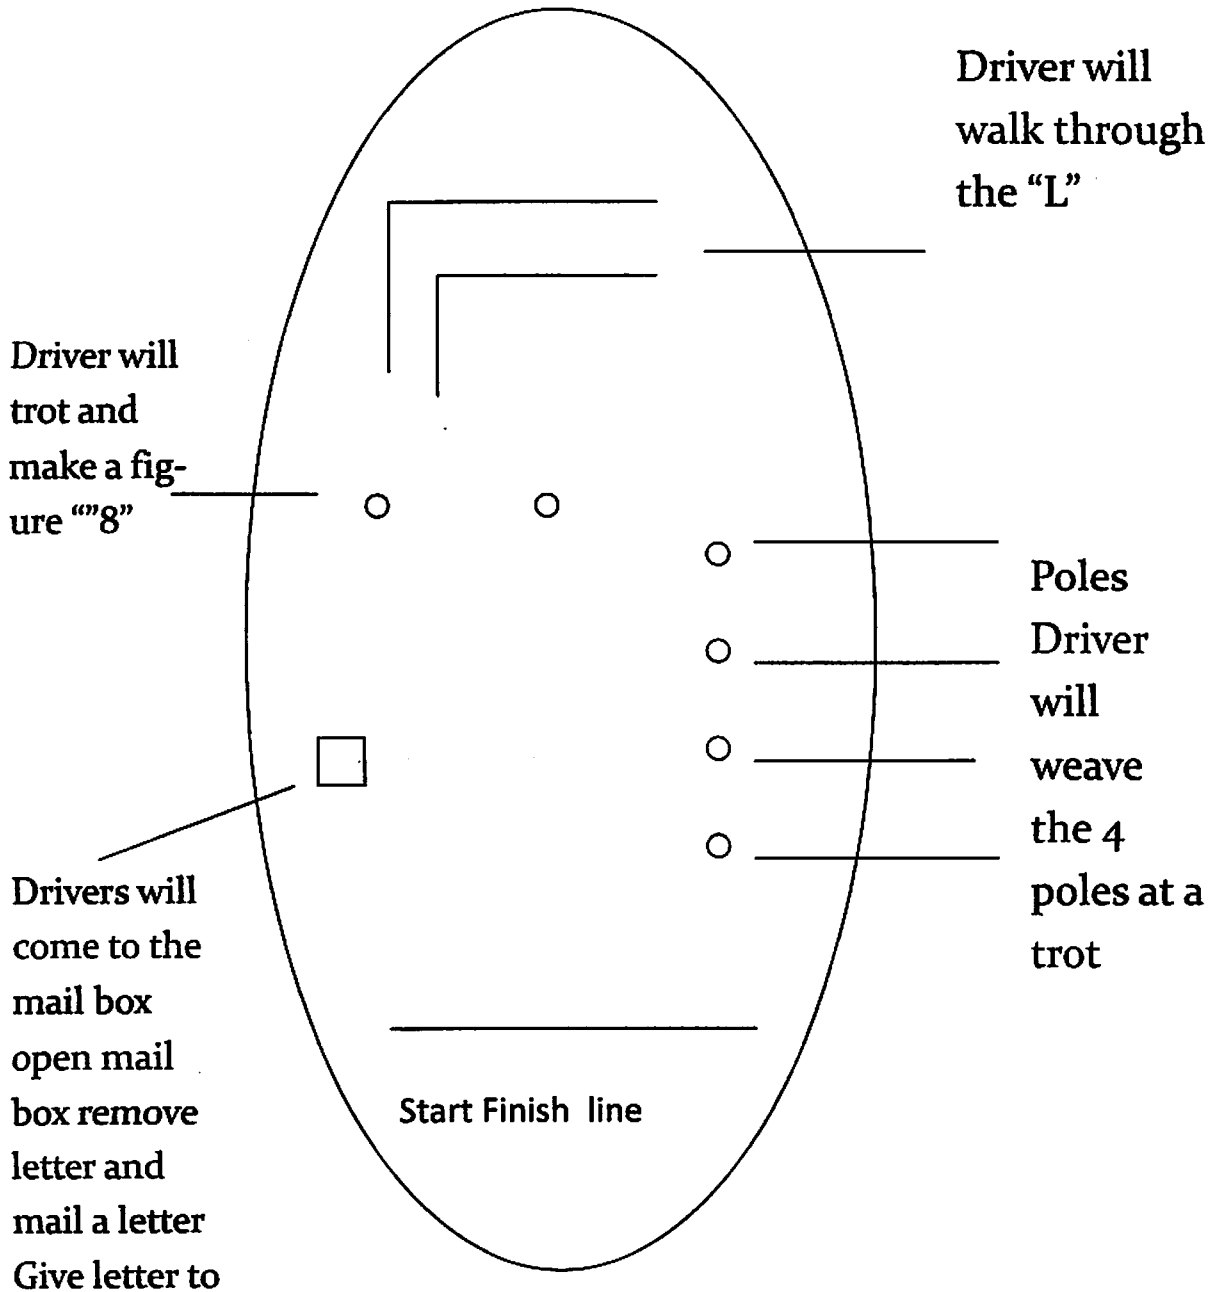

26 Driving Class & Obstacle Course

This is a timed event. 3 refusals and move on to the next obstacle .
Judge to determine if obstacle was completed. Not completing an obstacle adds 5 sec to time.